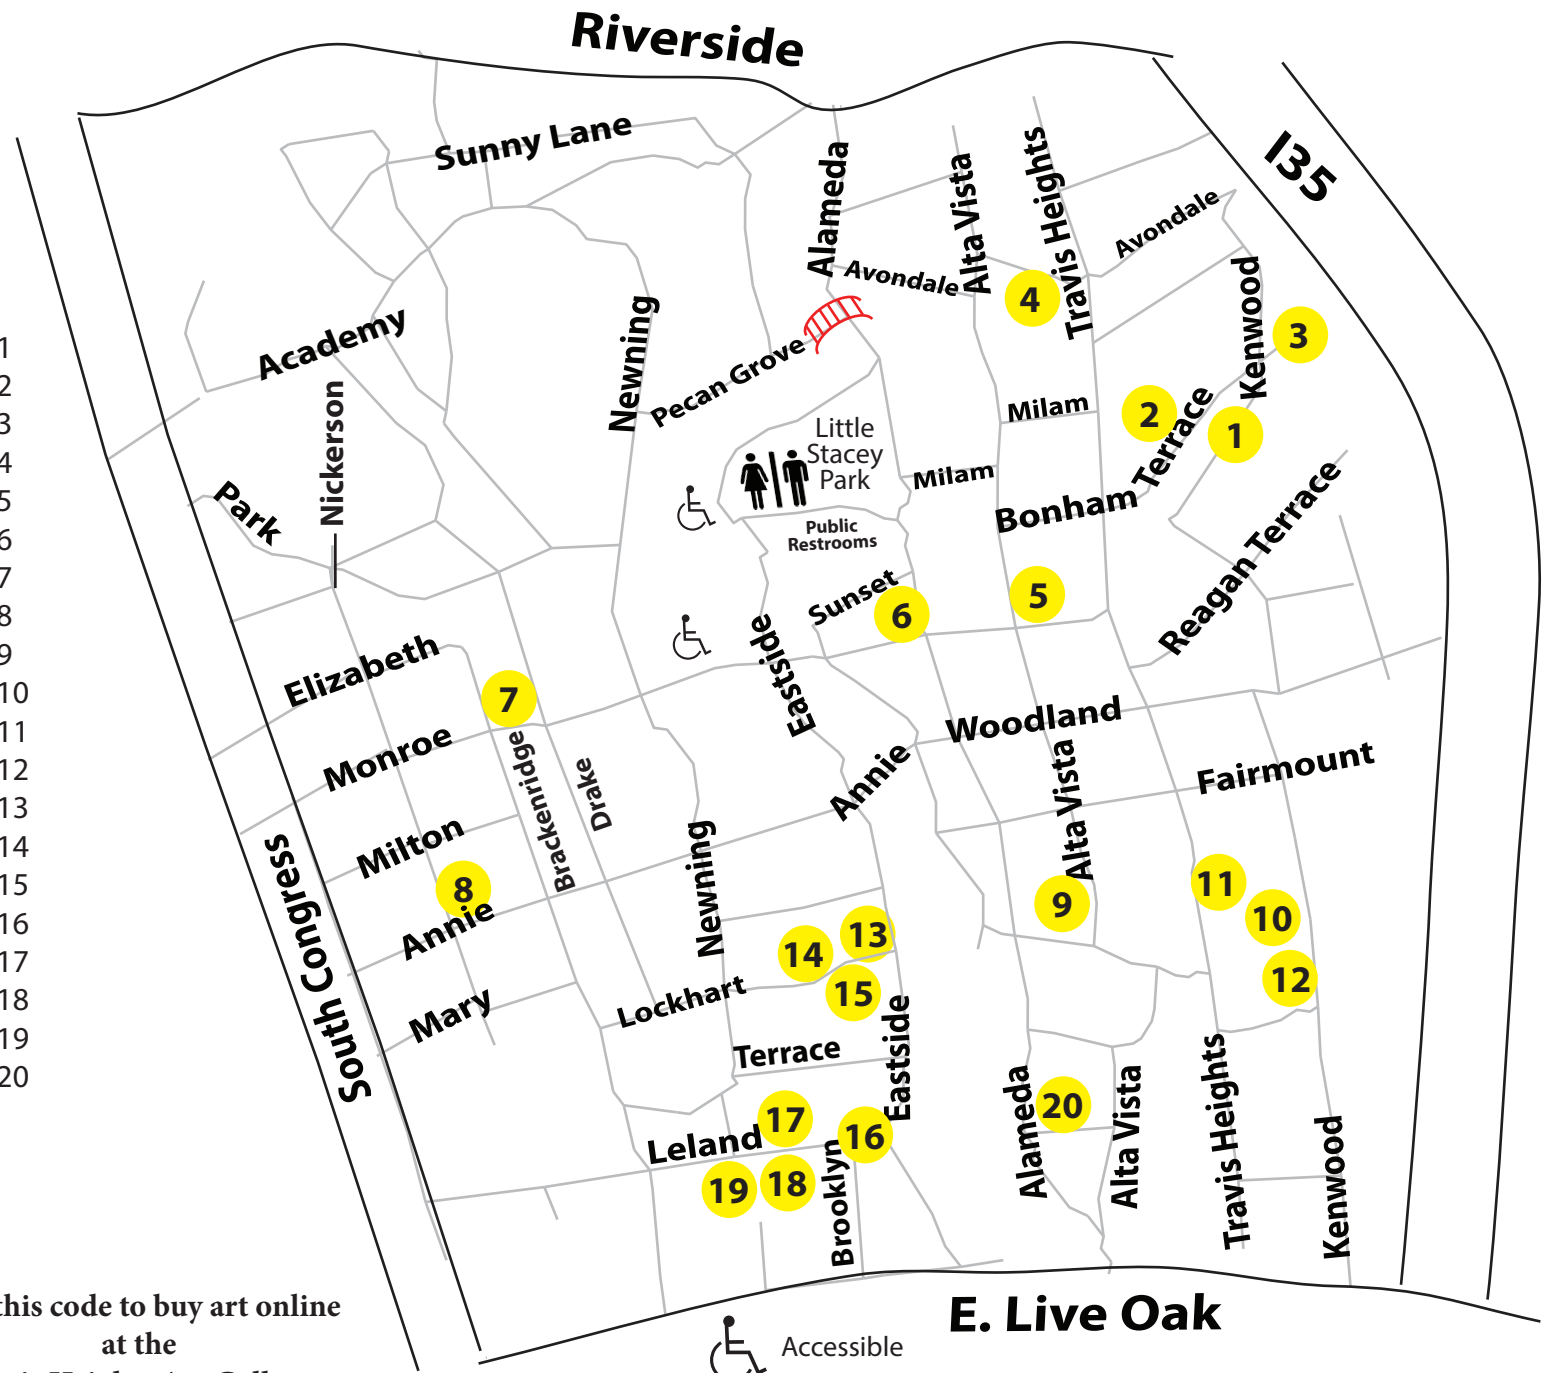

20 Houses 85 Artists!!

- | | |
|-------------------------|----|
| 1403 Kenwood | 1 |
| 1404 Kenwood | 2 |
| 1331 1/2 Bonham Terrace | 3 |
| 905 Avondale | 4 |
| 1511 Alta Vista | 5 |
| 707 E Monroe | 6 |
| 300 Monroe | 7 |
| 206 E Annie | 8 |
| 1810 Alta Vista | 9 |
| 2001 Kenwood | 10 |
| 1910 Travis Heights | 11 |
| 2008 Kenwood | 12 |
| 522 Lockhart | 13 |
| 507 Lockhart | 14 |
| 509 Lockhart | 15 |
| 2105 Brooklyn | 16 |
| 503 Leland | 17 |
| 506 Leland | 18 |
| 505 Leland | 19 |
| 2009 Alameda | 20 |

Use this code to buy art online
at the
Travis Heights Art Gallery.